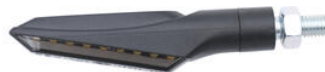

• FRE934NER **turn signals + front white light (Homologated E... Led Turn Signals)**

• Black

€ 52,80