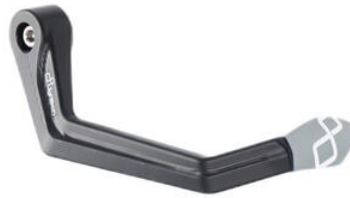

€ 43,50

• **Aluminium Protection Water Pump
WPPDU002NER Cover**

• Black

€ 101,30

- ISS113RANER **Aluminum Brake Lever Guard - Axle**
- **Base 132 mm / Anodized Guard end**

- ISS113RAORO
- ISS113RAROS
- ISS113RASIL
- ISS113RACOB
- ISS113RAVER
- ISS113RAARA

- Black
- Gold
- Red
- Silver
- Cobalt
- Green
- Orange

€ 121,40

- ISS114LANER **Aluminum Clutch Lever Guard - Axle**
- ISS114LAORO **Base 148 mm / Anodized Guard end**

- ISS114LAROS
- ISS114LASIL
- ISS114LACOB
- ISS114LAVER
- ISS114LAARA