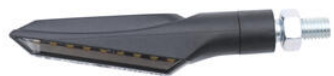

• FRE937NER **turn signals + front white light (Homologated E... Led Turn Signals)** • Black € 44,00