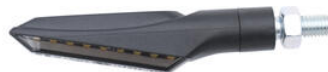

• FRE937NER **turn signals + front white light (Homologated E... Led Turn Signals)**

• Black

€ 44,00

• FRE934NER **turn signals + front white light (Homologated E... Led Turn Signals)**

• Black

€ 52,80