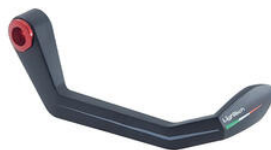

- Black
- Gold
- Red
- Cobalt
- Green
- Orange

€ 72,50