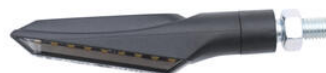

• FRE937NER **turn signals + front white light (Homologated E... Led Turn Signals)** • Black € 44,00