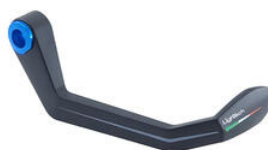

- ISS115RCORO
- ISS115RCROS
- ISS115RCSIL
- ISS115RCCOB
- ISS115RCVER
- ISS115RCARA

- Black
- Gold
- Red
- Silver
- Cobalt
- Green
- Orange

€ 175,20

- **Brake Lever Protection Assembly**

- ISS200RTNER
- ISS200RTORO
- ISS200RTROS
- ISS200RTCOB
- ISS200RTVER
- ISS200RTARA

- Black
- Gold
- Red
- Cobalt
- Green
- Orange

€ 72,50

-
- CAP001NER **Caps for Handlebar Balancers and Swing Arm Spools**
 - CAP001ORO
 - CAP001ROS
 - CAP001SIL
 - CAP001COB
 - CAP001VER
 - CAP001ARA

- Black
- Gold
- Red
- Silver
- Cobalt
- Green
- Orange