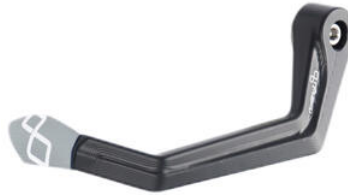

- Black
- Gold
- Red
- Silver
- Cobalt
- Green

€ 37,80

- KTM418 Aluminium /Metal Handlebar Balancers "400 Series"

- Black

€ 27,40

- Aluminium Brake Lever Guard - Axle
- ISS120RANER Base 148 mm / Anodized Guard end
- 
- ISS120RAORO
- 
- ISS120RAROS
- ISS120RASIL
- 
- ISS120RACOB
- 
- ISS120RAVER
- 
- ISS120RAARA

- Black
- Gold
- Red
- Silver
- Cobalt
- Green
- Orange

€ 121,40

- KTM318NER Aluminium Handlebar Balancers
- KTM318ROS "300 Series"

- Black
- Red

€ 41,80

- **Aluminum Brake Lever Guard - Axle**

- ISS113RANER
- 
- ISS113RAORO
- 
- ISS113RAROS
- ISS113RASIL
- 
- ISS113RACOB
- 
- ISS113RAVER
- 
- ISS113RAARA

- Black
- Gold
- Red
- Silver
- Cobalt
- Green
- Orange

€ 121,40

- **Aluminum Clutch Lever Guard - Axle**

- ISS114LANER
- 
- ISS114LAORO
- 
- ISS114LAROS
- ISS114LASIL
- 
- ISS114LACOB
- 
- ISS114LAVER
- 
- ISS114LAARA