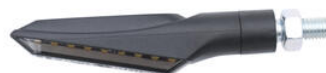

• Black

€ 24,00

• FRE937NER **turn signals + front white light (Homologated E... Led Turn Signals)**

• Black

€ 44,00

• FRE934NER **turn signals + front white light (Homologated E... Led Turn Signals)**

• Black