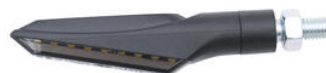

• OBT009NER **Rear Support Bracket For Large/Small Fluid Reservoir**

• Black

€ 9,00

• FRE925NER **Sequential Indicators (Pair Of Homologated E8 Led Turn Signals)**

• Black

€ 48,00

• FRE933NER **Sequential Indicators (Pair Of Homologated E8...Led Turn Signals)**

• Black

€ 52,00

• OBT003NER **Support For OBT006/OBT007 Fluid Reservoir**

• Black

€ 24,00

• FRE937NER **turn signals + front white light (Homologated E... Led Turn Signals)**

• Black

€ 44,00