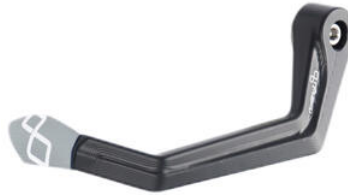

- Black
- Gold
- Red
- Silver
- Cobalt
- Green
- Orange

€ 121,40

- KTM318NER Aluminium Handlebar Balancers
- KTM318ROS "300 Series"

- Black
- Red

€ 41,80

- **Aluminum Brake Lever Guard - Axle**  
ISS113RANER **Base 132 mm / Anodized Guard end**

- ISS113RAORO
- ISS113RAROS
- ISS113RASIL
- ISS113RACOB
- ISS113RAVER
- ISS113RAARA

- Black
- Gold
- Red
- Silver
- Cobalt
- Green
- Orange

€ 121,40

- **Aluminum Clutch Lever Guard - Axle**  
ISS114LANER **Base 148 mm / Anodized Guard end**

- ISS114LAORO
- ISS114LAROS
- ISS114LASIL
- ISS114LACOB
- ISS114LAVER
- ISS114LAARA

- Black
- Gold
- Red
- Silver
- Cobalt
- Green
- Orange

€ 121,40

- **Aluminum Clutch Lever Guard - Axle**  
ISS119LANER **Base 132 mm / Anodized Guard end**