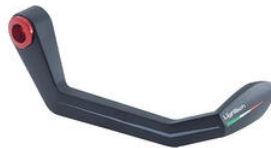

- **Brake Lever Protection Assembly**

- ISS200RTNER
- ISS200RTORO
- ISS200RTROS
- ISS200RTCOB
- ISS200RTVER
- ISS200RTARA

- Black
- Gold
- Red
- Cobalt
- Green
- Orange

€ 72,50