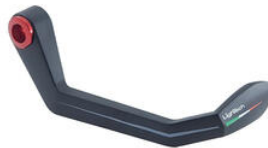

€ 121,40

• **Brake Lever Guard - Carbon-**
ISS115RCNER **Wheelbase L=132 Mm**

- ISS115RCORO
- ISS115RCROS
- ISS115RCSIL
- ISS115RCCOB
- ISS115RCVER
- ISS115RCARA

- Black
- Gold
- Red
- Silver
- Cobalt
- Green
- Orange

€ 175,20

• **Brake Lever Protection Assembly**

- ISS200RTNER
- ISS200RTORO
- ISS200RTROS
- ISS200RTCOB
- ISS200RTVER
- ISS200RTARA

- Black
- Gold
- Red
- Cobalt
- Green
- Orange

€ 72,50

• **Cap for Handlebar Balancers and**
CAP001NER **Swing Arm Spools**

- CAP001ORO
- CAP001ROS
- CAP001SIL
- CAP001COB
- CAP001VER
- CAP001ARA

- Black
- Gold
- Red
- Silver
- Cobalt
- Green
- Orange

€ 12,60

• **Chain Adjusters**

TEHO004NER

TEHO004ROS

- Black
- Red

€ 275,00