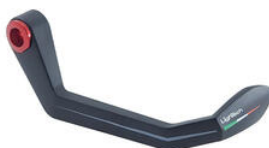

- Black
- Gold
- Red
- Cobalt
- Green
- Orange

€ 72,50

- CAP001NER **Cap for Handlebar Balancers and**
- CAP001ORO **Swing Arm Spools**
- CAP001ROS
- CAP001SIL
- CAP001COB
- CAP001VER
- CAP001ARA