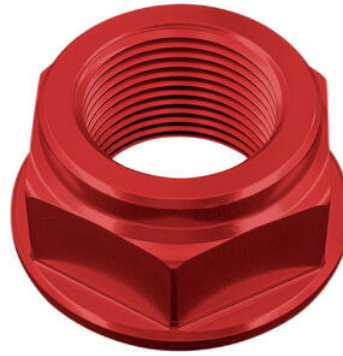

• Black

€ 620,00

• OBT009NER **Rear Support Bracket For Large/Small Fluid Reservoir**

• Black

€ 9,00

• FRE925NER **Sequential Indicators (Pair Of Homologated E8 Led Turn Signals)**

• Black

€ 48,00

• FRE933NER **Sequential Indicators (Pair Of Homologated E8...Led Turn Signals)**

• Black

€ 52,00

• STEHO209 **Shock-Absorbing Frame Sliders Kit**

• Black

€ 85,90

- D018NER
- D018ORO
- D018ROS
- D018SIL
- D018COB

Special Nut22 X 1,50 Ergal

- Black
- Gold
- Red
- Silver
- Cobalt

€ 23,80

- D022NER
- D022ORO
- D022ROS
- D022SIL
- D022COB

Special Nut33x 1ergal

- Black
- Gold
- Red
- Silver
- Cobalt

€ 27,30

- OBT003NER