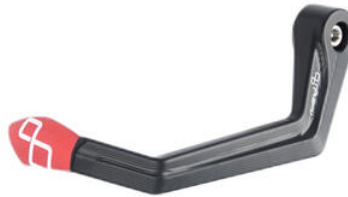

- ISS113RAORO
- ISS113RAROS
- ISS113RASIL
- ISS113RACOB
- ISS113RAVER
- ISS113RAARA

• Black € 121,40
• Gold
• Red
• Silver
• Cobalt
• Green
• Orange

• **Aluminum Clutch Lever Guard - Axle**
ISS114LANER **Base 148 mm / Anodized Guard end**

- ISS114LAORO
- ISS114LAROS
- ISS114LASIL
- ISS114LACOB
- ISS114LAVER
- ISS114LAARA

- Black
- Gold
- Red
- Silver
- Cobalt
- Green
- Orange

€ 121,40

• **Aluminum Clutch Lever Guard - Axle**
ISS119LANER **Base 132 mm / Anodized Guard end**

- ISS119LAORO
- ISS119LAROS
- ISS119LASIL
- ISS119LACOB
- ISS119LAVER
- ISS119LAARA

- Black
- Gold
- Red
- Silver
- Cobalt
- Green
- Orange

€ 121,40

• **Brake Lever Guard - Carbon-**
ISS115RCNER **Wheelbase L=132 Mm**