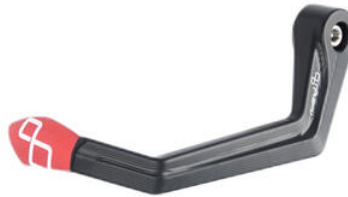

- ISS113RAORO
- ISS113RAROS
- ISS113RASIL
- ISS113RACOB
- ISS113RAVER
- ISS113RAARA

• Black € 121,40  
• Gold  
• Red  
• Silver  
• Cobalt  
• Green  
• Orange

- **Aluminum Clutch Lever Guard - Axle**  
ISS114LANER **Base 148 mm / Anodized Guard end**

- ISS114LAORO
- ISS114LAROS
- ISS114LASIL
- ISS114LACOB
- ISS114LAVER
- ISS114LAARA

- Black
- Gold
- Red
- Silver
- Cobalt
- Green
- Orange

€ 121,40

- **Aluminum Clutch Lever Guard - Axle**  
ISS119LANER **Base 132 mm / Anodized Guard end**

- ISS119LAORO
- ISS119LAROS
- ISS119LASIL
- ISS119LACOB
- ISS119LAVER
- ISS119LAARA

- Black
- Gold
- Red
- Silver
- Cobalt
- Green
- Orange

€ 121,40

- **Brake Lever Guard - Carbon-**  
ISS115RCNER **Wheelbase L=132 Mm**