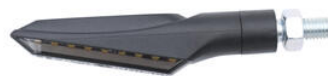

• Gold

€ 8,00

• FRE925NER **Sequential Indicators (Pair Of Homologated E8 Led Turn Signals)**

• Black

€ 48,00

• FRE933NER **Sequential Indicators (Pair Of Homologated E8...Led Turn Signals)**

• Black

€ 52,00

• FRE934NER **turn signals + front white light ( Homologated E... Led Turn Signals)**

• Black

€ 52,80

• FRE937NER **turn signals + front white light ( Homologated E... Led Turn Signals)**

• Black

€ 44,00

• FRE935NER **Turn signals + rear red light + stop light (Pair Of Homologated E... Led Turn Signals)**