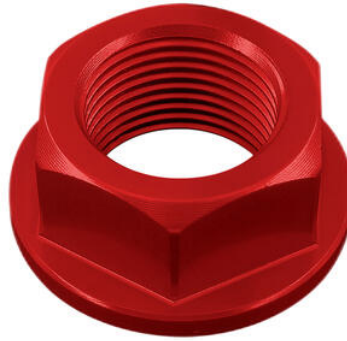

• FRE925NER **Sequential Indicators (Pair Of Homologated E8 Led Turn Signals)**

• Black

€ 48,00

• STEKA206 **Shock-Absorbing Frame Sliders Kit**

• Black

€ 85,90

• D010NER
• D010ORO
• D010ROS
• D010SIL
• D010COB

Special Nut20 X 1,50 Ergal

• Black
• Gold
• Red
• Silver
• Cobalt

€ 21,40

• D003NER
• D003ORO
• D003ROS
• D003SIL
• D003COB

Special Nut24 X 1,50 Ergal

• Black
• Gold
• Red
• Silver
• Cobalt

€ 23,80

• OBT003NER **Support For OBT006/OBT007 Fluid Reservoir**