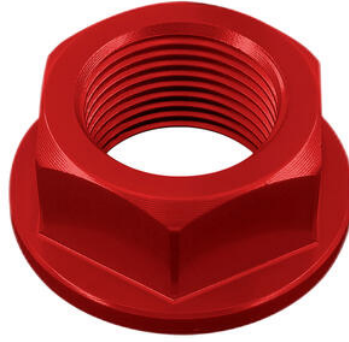

• Silver

€ 33,20

• OBT009NER **Rear Support Bracket For  
Large/Small Fluid Reservoir**

• Black

€ 9,00

• FRE925NER **Sequential Indicators (Pair Of  
Homologated E8 Led Turn Signals)**

• Black

€ 48,00

• STEKA207 **Shock-Absorbing Frame Sliders Kit**

• Black

€ 85,90

- D010NER
- D010ORO
- D010ROS
- D010SIL
- D010COB

**Special Nut20 X 1,50 Ergal**

- Black
- Gold
- Red
- Silver
- Cobalt

€ 21,40

- 
- OBT003NER **Support For OBT006/OBT007 Fluid Reservoir**