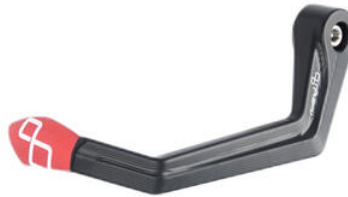

- ISS114LAORO
- ISS114LAROS
- ISS114LASIL
- ISS114LACOB
- ISS114LAVER
- ISS114LAARA

- Black
- Gold
- Red
- Silver
- Cobalt
- Green
- Orange

€ 121,40

• **Aluminum Clutch Lever Guard - Axle**
ISS119LANER **Base 132 mm / Anodized Guard end**

- ISS119LAORO
- ISS119LAROS
- ISS119LASIL
- ISS119LACOB
- ISS119LAVER
- ISS119LAARA

- Black
- Gold
- Red
- Silver
- Cobalt
- Green
- Orange

€ 121,40

• **Brake Lever Guard - Carbon-**
ISS115RCNER **Wheelbase L=132 Mm**