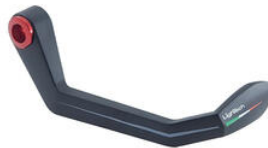

- ISS115RCORO
- ISS115RCROS
- ISS115RCSIL
- ISS115RCCOB
- ISS115RCVER
- ISS115RCARA

- Black
- Gold
- Red
- Silver
- Cobalt
- Green
- Orange

€ 175,20

• **Brake Lever Protection Assembly**

- ISS200RTNER
- ISS200RTORO
- ISS200RTROS
- ISS200RTCOB
- ISS200RTVER
- ISS200RTARA

- Black
- Gold
- Red
- Cobalt
- Green
- Orange

€ 72,50

• **Cap for Handlebar Balancers and**
CAP001NER **Swing Arm Spools**

- CAP001ORO
- CAP001ROS
- CAP001SIL
- CAP001COB
- CAP001VER
- CAP001ARA

- Black
- Gold
- Red
- Silver
- Cobalt
- Green
- Orange