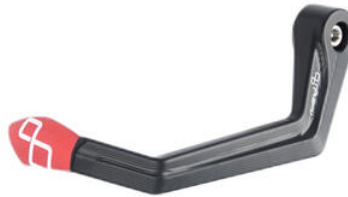

• Black € 121,40  
• Gold  
• Red  
• Silver  
• Cobalt  
• Green  
• Orange

• KTM304NER Aluminium Handlebar Balancers  
• KTM304ROS "300 Series"  
• KTM304VER

• Black € 41,80  
• Red  
• Green

• Aluminium Brake Lever Guard - Axle  
ISS113RANER Base 132 mm / Anodized Guard end  
•  
ISS113RAORO  
•  
ISS113RAROS  
• ISS113RASIL  
•  
ISS113RACOB  
•  
ISS113RAVER  
•  
ISS113RAARA

• Black € 121,40  
• Gold  
• Red  
• Silver  
• Cobalt  
• Green  
• Orange

• **Aluminum Clutch Lever Guard - Axle**  
ISS114LANER **Base 148 mm / Anodized Guard end**

- ISS114LAORO
- ISS114LAROS
- ISS114LASIL
- ISS114LACOB
- ISS114LAVER
- ISS114LAARA

- Black
- Gold
- Red
- Silver
- Cobalt
- Green
- Orange

€ 121,40

• **Aluminum Clutch Lever Guard - Axle**  
ISS119LANER **Base 132 mm / Anodized Guard end**

- ISS119LAORO
- ISS119LAROS
- ISS119LASIL
- ISS119LACOB
- ISS119LAVER
- ISS119LAARA