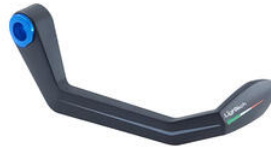

- ISS115RCORO
- ISS115RCROS
- ISS115RCSIL
- ISS115RCCOB
- ISS115RCVER
- ISS115RCARA

- Black
- Gold
- Red
- Silver
- Cobalt
- Green
- Orange

€ 175,20

- ISS200RTNER **Brake Lever Protection Assembly**

- ISS200RTORO
- ISS200RTOS
- ISS200RTCOS
- ISS200RTVER
- ISS200RTARA

- Black
- Gold
- Red
- Cobalt
- Green
- Orange

€ 72,50

- ISS200RT- **Bushing**

- 02NER
- ISS200RT-02ORO
- ISS200RT-02ROS
- ISS200RT-02SIL
- ISS200RT-02COB
- ISS200RT-02VER
- ISS200RT-02ARA

- Black
- Gold
- Red
- Silver
- Cobalt
- Green
- Orange