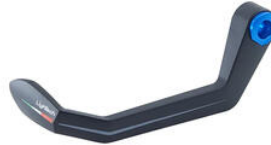

- Black
- Gold
- Red
- Cobalt
- Green
- Orange

€ 72,50

- FBC06NER **Clutch/Brake Pump Reservoir Cover**
- FBC06ORO
- FBC06ROS
- FBC06SIL
- FBC06COB
- FBC06VER
- FBC06ARA