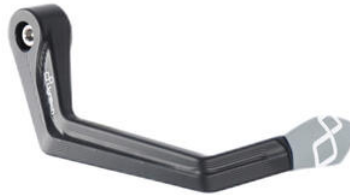

• Black
• Gold
• Red
• Silver
• Cobalt
• Green
• Orange

€ 121,40

• ISS114LANER **Aluminum Clutch Lever Guard - Axle**
• ISS114LAORO **Base 148 mm / Anodized Guard end**

• ISS114LAROS
• ISS114LASIL
• ISS114LACOB
• ISS114LAVER
• ISS114LAARA