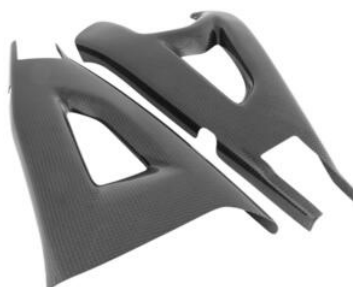

- Black
- Gold
- Red
- Silver
- Cobalt
- Green
- Orange

€ 12,60

- CARK9660 **Carbon Arm Protections (Pair) for**
- **Kawasaki**