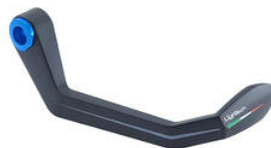

- Black
- Gold
- Red
- Cobalt
- Green
- Orange

€ 72,50

- ISS200RT- **Bushing**
- 02NER
- ISS200RT-
- 02ORO
- ISS200RT-
- 02ROS
- ISS200RT-
- 02SIL
- ISS200RT-
- 02COB
- ISS200RT-
- 02VER
- ISS200RT-
- 02ARA