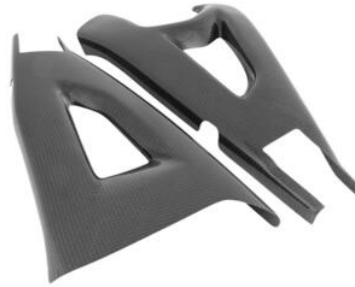

1. Black
   - Gold
   - Red
   - Silver
   - Cobalt
   - Green
   - Orange
2. € 12,60

1. ---
2. CARK9860
3. **Carbon Arm Protections (Pair) for Kawasaki**