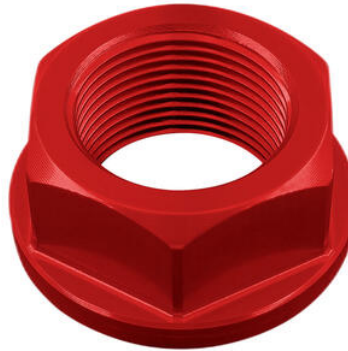

- Black
- Gold
- Red
- Silver
- Cobalt

€ 23,80

- D014NER
- D014ORO
- D014ROS
- D014SIL
- D014COB

**Special Nut28 X 1,00 Ergal for
Yamaha, Kawasaki, Suzuki, Bmw**