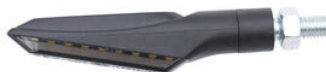

- Black

€ 52,80

1. FRE937NER
2. **turn signals + front white light (Homologated E... Led Turn Signals)**