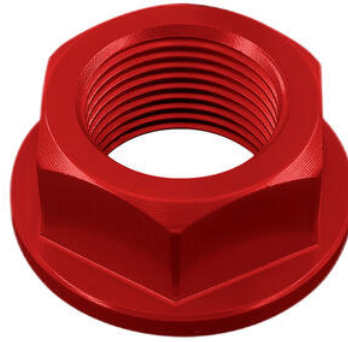

- D010NER
- D010ORO
- D010ROS
- D010SIL
- D010COB

Special Nut20 X 1,50 Ergal