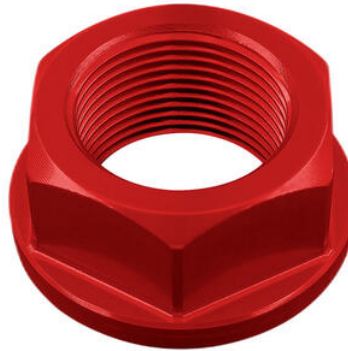

- D010NER
- D010ORO
- D010ROS
- D010SIL
- D010COB

Special Nut20 X 1,50 Ergal

- Black
- Gold
- Red
- Silver
- Cobalt

€ 21,40

- D003NER
- D003ORO
- D003ROS
- D003SIL
- D003COB

Special Nut24 X 1,50 Ergal

- Black
- Gold
- Red
- Silver
- Cobalt

€ 23,80

- D014NER
- D014ORO
- D014ROS
- D014SIL
- D014COB

Special Nut28 X 1,00 Ergal

- Black
- Gold
- Red
- Silver
- Cobalt

€ 23,20

- RSS005F

Stainless Steel Rear Stand with Forks

- Natural