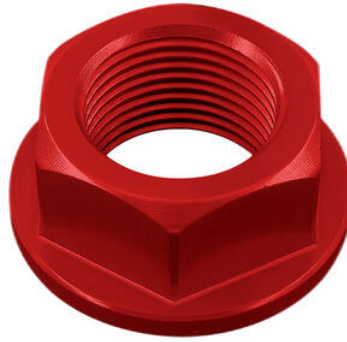

- Silver

€ 57,20

- TRN215NER **Quick Release Fuel Tank Cap**
- TRN215ROS
- TRN215VER

- Black
- Red
- Green

€ 125,00

- OBT009NER **Rear Support Bracket For Large/Small Fluid Reservoir**

- Black

€ 9,00

- D010NER
- D010ORO
- D010ROS
- D010SIL
- D010COB

Special Nut20 X 1,50 Ergal

- Black
- Gold
- Red
- Silver
- Cobalt

€ 21,40

- D003NER
- D003ORO
- D003ROS
- D003SIL
- D003COB

Special Nut24 X 1,50 Ergal

- Black
- Gold
- Red
- Silver
- Cobalt