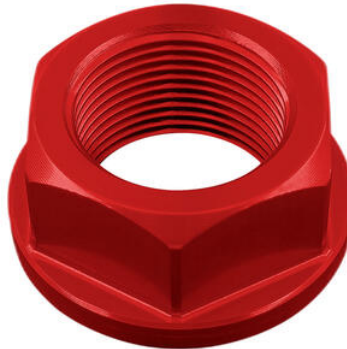

- D010NER
- D010ORO
- D010ROS
- D010SIL
- D010COB

Special Nut20 X 1,50 Ergal

- Black
- Gold
- Red
- Silver
- Cobalt

€ 21,40

- D003NER
- D003ORO
- D003ROS
- D003SIL
- D003COB

Special Nut24 X 1,50 Ergal

- Black
- Gold
- Red
- Silver
- Cobalt

€ 23,80

- D014NER
- D014ORO
- D014ROS
- D014SIL
- D014COB

Special Nut28 X 1,00 Ergal

- Black
- Gold
- Red
- Silver
- Cobalt

€ 23,20

- RSS005F

Stainless Steel Rear Stand with Forks

- Natural