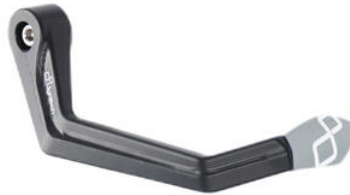

- Black
- Gold
- Red
- Silver
- Cobalt
- Green
- Orange

€ 121,40

- ISS114LANER **Aluminum Clutch Lever Guard - Axle**
- ISS114LAORO **Base 148 mm / Anodized Guard end**

- ISS114LAROS
- ISS114LASIL
- ISS114LACOB
- ISS114LAVER
- ISS114LAARA