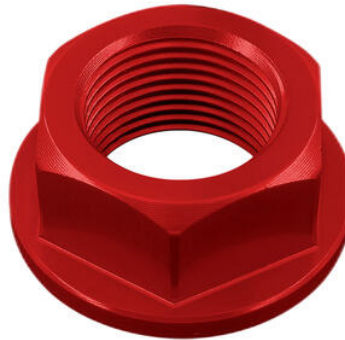

• D010NER
• D010ORO
• D010ROS
• D010SIL
• D010COB
Special Nut20 X 1,50 Ergal

• Black
• Gold
• Red
• Silver
• Cobalt

€ 21,40