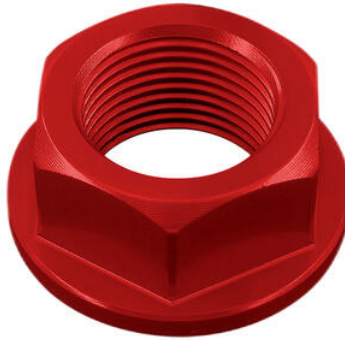

- Black

€ 9,00

-
- FRE925NER **Sequential Indicators (Pair Of Homologated E8 Led Turn Signals)**

- Black

€ 48,00

• FRE933NER **Sequential Indicators (Pair Of Homologated E8...Led Turn Signals)**

• Black

€ 52,00

• D010NER **Special Nut20 X 1,50 Ergal**
• D010ORO
• D010ROS
• D010SIL
• D010COB

• Black
• Gold
• Red
• Silver
• Cobalt

€ 21,40

• D003NER **Special Nut24 X 1,50 Ergal**
• D003ORO
• D003ROS
• D003SIL
• D003COB