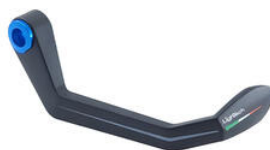

- 
- ISS115RCORO
- 
- ISS115RCROS
- ISS115RCSIL
- 
- ISS115RCCOB
- 
- ISS115RCVER
- 
- ISS115RCARA

- Black
- Gold
- Red
- Silver
- Cobalt
- Green
- Orange

€ 175,20

- **Brake Lever Protection Assembly**

- ISS200RTNER
- 
- ISS200RTORO
- 
- ISS200RTROS
- 
- ISS200RTCOB
- 
- ISS200RTVER
- 
- ISS200RTARA

- Black
- Gold
- Red
- Cobalt
- Green
- Orange

€ 72,50

- ISS200RT-02NER
- ISS200RT-02ORO
- ISS200RT-02ROS
- ISS200RT-02SIL
- ISS200RT-02COB
- ISS200RT-02VER
- ISS200RT-02ARA

**Bushing**

- Black
- Gold
- Red
- Silver
- Cobalt
- Green
- Orange