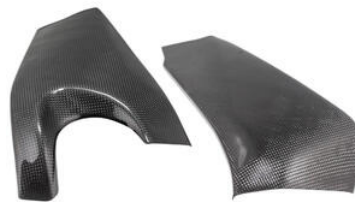

Carbon Arm Protections (Pair) for Kawasaki