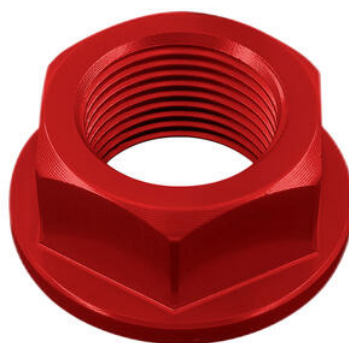

• FRE925NER **Sequential Indicators (Pair Of Homologated E8 Led Turn Signals)**

• Black

€ 48,00

• FRE933NER **Sequential Indicators (Pair Of Homologated E8...Led Turn Signals)**

• Black

€ 52,00

• STEKA213 **Shock-Absorbing Frame Sliders Kit for Kawasaki**

• Black

€ 100,80

• D010NER
• D010ORO
• D010ROS
• D010SIL
• D010COB

Special Nut20 X 1,50 Ergal for Kawasaki, Aprilia, Suzuki, Yamaha

• Black
• Gold
• Red
• Silver
• Cobalt

€ 21,40