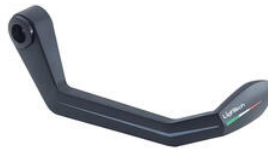

- **Aluminum Clutch Lever Guard - Axle Base 132 mm / Anodized Guard end**

- ISS119LANER
- ISS119LAORO
- ISS119LAROS
- ISS119LASIL
- ISS119LACOB
- ISS119LAVER
- ISS119LAARA

- Black
- Gold
- Red
- Silver
- Cobalt
- Green
- Orange

€ 121,40

- **Brake Lever Guard - Carbon- Wheelbase L=132 Mm**

- ISS115RCNER
- ISS115RCORO
- ISS115RCROS
- ISS115RCSIL
- ISS115RCCOB
- ISS115RCVER
- ISS115RCARA

- Black
- Gold
- Red
- Silver
- Cobalt
- Green
- Orange

€ 175,20

- **Brake Lever Protection Assembly**

- ISS200RTNER
- ISS200RTORO
- ISS200RTROS
- ISS200RTC OB
- ISS200RTVER
- ISS200RTARA

- Black
- Gold
- Red
- Cobalt
- Green
- Orange

€ 72,50

- **Clutch Lever Guard - Carbon - Wheelbase L=132 Mm**

- ISS116LCNER
- ISS116LCORO
- ISS116LCROS
- ISS116LCSIL
- ISS116LCCOB
- ISS116LCVER
- ISS116LCARA

- Black
- Gold
- Red
- Silver
- Cobalt
- Green
- Orange

€ 175,20

- **Clutch Lever Protection Assembly**

- ISS201LTNER
- ISS201LTORO
- ISS201LTROS
- ISS201LTC OB
- ISS201LTVER
- ISS201LTARA