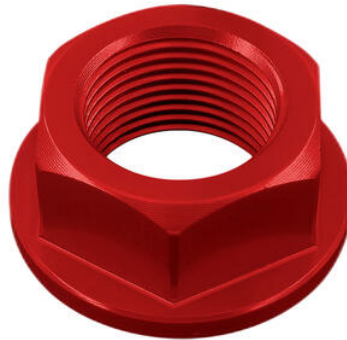

€ 57,20

- OBT009NER

**Rear Support Bracket For
Large/Small Fluid Reservoir**

- Black

€ 9,00

• FRE925NER **Sequential Indicators (Pair Of Homologated E8 Led Turn Signals)**

• Black

€ 48,00

• STESU206 **Shock-Absorbing Frame Sliders Kit**

• Black

€ 117,90

• D010NER
• D010ORO
• D010ROS
• D010SIL
• D010COB

Special Nut20 X 1,50 Ergal

• Black
• Gold
• Red
• Silver
• Cobalt

€ 21,40

• D001NER
• D001ORO
• D001ROS
• D001SIL
• D001COB

Special Nut25 X 1,50 Ergal

• Black
• Gold
• Red
• Silver
• Cobalt

€ 21,40

- D014NER
- D014ORO
- D014ROS
- D014SIL
- D014COB

Special Nut28 X 1,00 Ergal

- Black
- Gold
- Red
- Silver
- Cobalt

€ 23,20

- OBT003NER **Support For OBT006/OBT007 Fluid Reservoir**