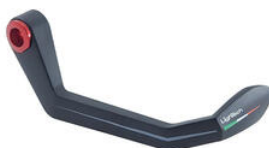

- Black
- Gold
- Red
- Cobalt
- Green
- Orange

€ 72,50

- CAP001NER **Cap for Handlebar Balancers and**
- **Swing Arm Spools**

- CAP001ORO
- CAP001ROS
- CAP001SIL
- CAP001COB
- CAP001VER
- CAP001ARA