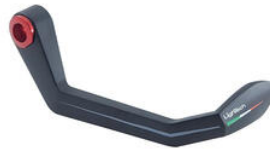

€ 121,40

- ISS115RCNER **Brake Lever Guard - Carbon-**
- **Wheelbase L=132 Mm**

- ISS115RCORO
- ISS115RCROS
- ISS115RCSIL
- ISS115RCCOB
- ISS115RCVER
- ISS115RCARA

- Black
- Gold
- Red
- Silver
- Cobalt
- Green
- Orange

€ 175,20

- ISS200RTNER **Brake Lever Protection Assembly**

- ISS200RTORO
- ISS200RTROS
- ISS200RTC OB
- ISS200RTVER
- ISS200RTARA

- Black
- Gold
- Red
- Cobalt
- Green
- Orange

€ 72,50

- CAP001NER **Cap for Handlebar Balancers and**
- **Swing Arm Spools**