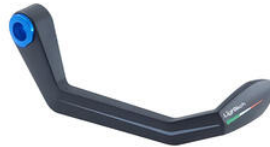

- Black
- Gold
- Red
- Silver
- Cobalt
- Green
- Orange

€ 121,40

- ISS115RCNER **Brake Lever Guard - Carbon-**
- **Wheelbase L=132 Mm**

- ISS115RCORO
- ISS115RCROS
- ISS115RCSIL
- ISS115RCCOB
- ISS115RCVER
- ISS115RCARA

- Black
- Gold
- Red
- Silver
- Cobalt
- Green
- Orange

€ 175,20

- ISS200RTNER **Brake Lever Protection Assembly**

- ISS200RTORO
- ISS200RTOS
- ISS200RTCOS
- ISS200RTVER
- ISS200RTARA

- Black
- Gold
- Red
- Cobalt
- Green
- Orange