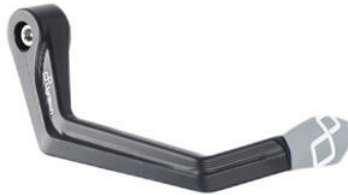

- Black
- Gold
- Red
- Silver
- Cobalt
- Green
- Orange

€ 43,50

- ISS113RANER **Aluminum Brake Lever Guard - Axle**
- **Base 132 mm / Anodized Guard end**

- ISS113RAORO
- ISS113RAROS
- ISS113RASIL
- ISS113RACOB
- ISS113RAVER
- ISS113RAARA