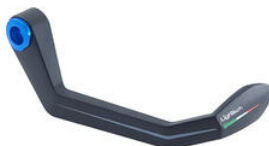

- Black
- Gold
- Red
- Cobalt
- Green
- Orange

€ 72,50

- CAP001NER **Caps for Handlebar Balancers and**
- **Swing Arm Spools**

- CAP001ORO
- CAP001ROS
- CAP001SIL
- CAP001COB
- CAP001VER
- CAP001ARA