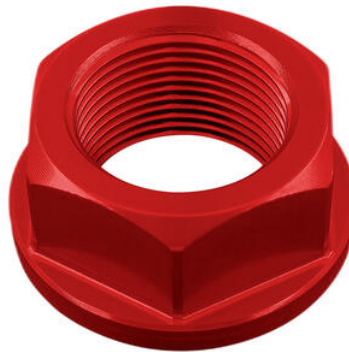

• RSF039P **Modular Iron Rear Stand With Sliding Blocks And 4 Wheels**

• Black

€ 95,00

• FTP022SIL **Passenger Pegs Footrest Adapters Ø8 (Couple)**

• Silver

€ 33,20

• PFY **Plaque X Direction Indicator Yamaha 4 Pz**

• Black

€ 14,40

• **Sequential Indicators (Pair Of Homologated E8 Led Turn Signals)**
FRE925NER

• Black

€ 48,00

• STEYA206 Shock-Absorbing Frame Sliders Kit

• Black

€ 85,90

• D004NER **Special Nut18 X 1,50 Ergal**
• D004ORO
• D004ROS
• D004SIL
• D004COB

• Black
• Gold
• Red
• Silver
• Cobalt

€ 22,10

• D003NER **Special Nut24 X 1,50 Ergal**
• D003ORO
• D003ROS
• D003SIL
• D003COB