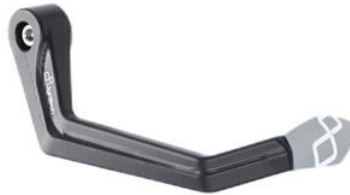

• Black
 • Gold
 • Red
 • Silver
 • Cobalt
 • Green
 • Orange

€ 37,80

• KTM410 **Aluminium /Metal Handlebar Balancers "400 Series"**

• Black

€ 27,40

• ISS120RANER **Aluminium Brake Lever Guard - Axle Base 148 mm / Anodized Guard end**
 • ISS120RAORO
 • ISS120RAROS
 • ISS120RASIL
 • ISS120RACOB
 • ISS120RAVER
 • ISS120RAARA

• Black
 • Gold
 • Red
 • Silver
 • Cobalt
 • Green
 • Orange

€ 121,40

- KTM310NER **Aluminium Handlebar Balancers**
- KTM310ORO **"300 Series"**
- KTM310ROS
- KTM310COB

- Black
- Gold
- Red
- Cobalt

€ 41,80

- ISS113RANER **Aluminum Brake Lever Guard - Axle**
- **Base 132 mm / Anodized Guard end**

- ISS113RAORO
- ISS113RAROS
- ISS113RASIL
- ISS113RACOB
- ISS113RAVER
- ISS113RAARA

- Black
- Gold
- Red
- Silver
- Cobalt
- Green
- Orange