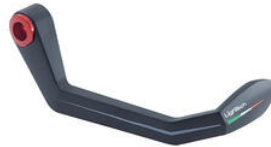

€ 121,40

- ISS115RCNER **Brake Lever Guard - Carbon-**
- **Wheelbase L=132 Mm**

- ISS115RCORO
- ISS115RCROS
- ISS115RCSIL
- ISS115RCCOB
- ISS115RCVER
- ISS115RCARA

- Black
- Gold
- Red
- Silver
- Cobalt
- Green
- Orange

€ 175,20

- ISS200RTNER **Brake Lever Protection Assembly**

- ISS200RTORO
- ISS200RTROS
- ISS200RTCOTB
- ISS200RTVER
- ISS200RTARA

- Black
- Gold
- Red
- Cobalt
- Green
- Orange

€ 72,50

- CAP001NER **Cap for Handlebar Balancers and**
- **Swing Arm Spools**