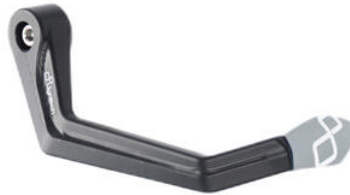

• Black  
 • Gold  
 • Red  
 • Silver  
 • Cobalt  
 • Green  
 • Orange

€ 37,80

• KTM410 **Aluminium /Metal Handlebar Balancers "400 Series"**

• Black

€ 27,40

• ISS120RANER **Aluminium Brake Lever Guard - Axle Base 148 mm / Anodized Guard end**  
 • ISS120RAORO  
 • ISS120RAROS  
 • ISS120RASIL  
 • ISS120RACOB  
 • ISS120RAVER  
 • ISS120RAARA

• Black  
 • Gold  
 • Red  
 • Silver  
 • Cobalt  
 • Green  
 • Orange

€ 121,40

- KTM310NER **Aluminium Handlebar Balancers**
- KTM310ORO **"300 Series"**
- KTM310ROS
- KTM310COB

- Black
- Gold
- Red
- Cobalt

€ 41,80

- ISS113RANER **Aluminum Brake Lever Guard - Axle**
- **Base 132 mm / Anodized Guard end**

- ISS113RAORO
- ISS113RAROS
- ISS113RASIL
- ISS113RACOB
- ISS113RAVER
- ISS113RAARA

- Black
- Gold
- Red
- Silver
- Cobalt
- Green
- Orange