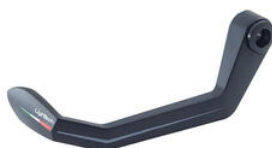

- CAP001NER **Cap for Handlebar Balancers and Swing Arm Spools**
- CAP001ORO
- CAP001ROS
- CAP001SIL
- CAP001COB
- CAP001VER
- CAP001ARA

1. Black
   - Gold
   - Red
   - Silver
   - Cobalt
   - Green
   - Orange
2. € 12,60

- TEYA010NER **Chain Adjusters**
- TEYA010ORO
- TEYA010ROS
- TEYA010COB

1. Black
   - Gold
   - Red
   - Cobalt
2. € 238,00

- ISS116LCNER **Clutch Lever Guard - Carbon - Wheelbase L=132 Mm**
- ISS116LCORO
- ISS116LCROS
- ISS116LCSIL
- ISS116LCCOB
- ISS116LCVER
- ISS116LCARA

1. Black
   - Gold
   - Red
   - Silver
   - Cobalt
   - Green
   - Orange
2. € 175,20

- ISS201LTNER **Clutch Lever Protection Assembly**
- ISS201LTORO
- ISS201LTROS
- ISS201LTCOB
- ISS201LTVER
- ISS201LTARA

1. Black
   - Gold
   - Red
   - Cobalt
   - Green
   - Orange
2. € 72,50

- FBC06NER **Clutch/Brake Pump Reservoir Cover**
- FBC06ORO
- FBC06ROS
- FBC06SIL
- FBC06COB
- FBC06VER
- FBC06ARA

1. Black
   - Gold
   - Red
   - Silver
   - Cobalt
   - Green
   - Orange
2. € 25,50