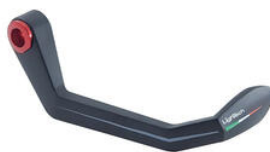

- Black
- Gold
- Red
- Cobalt
- Green
- Orange

€ 72,50

- CAP001NER **Cap for Handlebar Balancers and**
- CAP001ORO **Swing Arm Spools**

- CAP001ROS
- CAP001SIL
- CAP001COB
- CAP001VER
- CAP001ARA