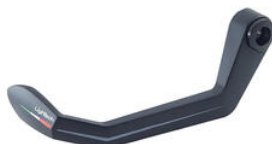

- Black
- Gold
- Red
- Silver
- Cobalt
- Green
- Orange

€ 175,20

- ISS201LTNER **Clutch Lever Protection Assembly**
- ISS201LTORO
- ISS201LTROS
- ISS201LTCOB
- ISS201LTVER
- ISS201LTARA