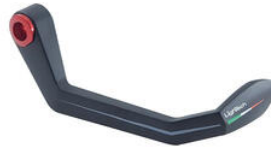

- ISS115RCORO
- ISS115RCROS
- ISS115RCSIL
- ISS115RCCOB
- ISS115RCVER
- ISS115RCARA

- Black
- Gold
- Red
- Silver
- Cobalt
- Green
- Orange

€ 175,20

- ISS200RTNER **Brake Lever Protection Assembly**

- ISS200RTORO
- ISS200RTROS
- ISS200RTCOTB
- ISS200RTVER
- ISS200RTARA

- Black
- Gold
- Red
- Cobalt
- Green
- Orange

€ 72,50

- CAP001NER **Cap for Handlebar Balancers and**
- **Swing Arm Spools**

- CAP001ORO
- CAP001ROS
- CAP001SIL
- CAP001COB
- CAP001VER
- CAP001ARA

- Black
- Gold
- Red
- Silver
- Cobalt
- Green
- Orange