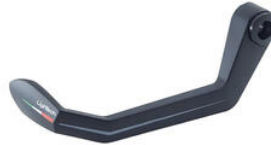

- Black
- Gold
- Red
- Cobalt
- Green
- Orange

€ 72,50

- CAP001NER **Cap for Handlebar Balancers and**
- **Swing Arm Spools**

- CAP001ORO
- CAP001ROS
- CAP001SIL
- CAP001COB
- CAP001VER
- CAP001ARA

- Black
- Gold
- Red
- Silver
- Cobalt
- Green
- Orange

€ 12,60

- CARY8910 **Carbon Front Mudguard**

- Glossy

€ 269,00

- CARY8920 **Carbon Rear Mudguard**

- Glossy

€ 175,00

- ISS116LCNER **Clutch Lever Guard - Carbon -**
- ISS116LCORO **Wheelbase L=132 Mm**
- ISS116LCROS
- ISS116LCSIL
- ISS116LCCOB
- ISS116LCVER
- ISS116LCARA

- Black
- Gold
- Red
- Silver
- Cobalt
- Green
- Orange

€ 175,20

- ISS201LTNER **Clutch Lever Protection Assembly**
- ISS201LTORO
- ISS201LTROS
- ISS201LTCOB
- ISS201LTVER
- ISS201LTARA

- Black
- Gold
- Red
- Cobalt
- Green
- Orange