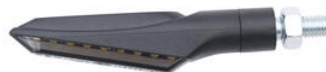

• Black

€ 52,80

• FRE937NER **turn signals + front white light (Homologated E... Led Turn Signals)**