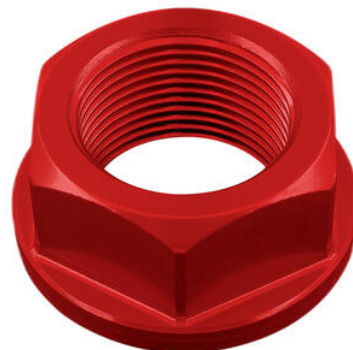

€ 660,00

- OBT009NER **Rear Support Bracket For**
Large/Small Fluid Reservoir

- Black

€ 9,00

• FRE925NER **Sequential Indicators (Pair Of Homologated E8 Led Turn Signals)**

• Black

€ 48,00

• FRE933NER **Sequential Indicators (Pair Of Homologated E8...Led Turn Signals)**

• Black

€ 52,00

• STEYA213 **Shock-Absorbing Frame Sliders Kit**

• Black

€ 85,90

• D003NER
• D003ORO
• D003ROS
• D003SIL
• D003COB

Special Nut24 X 1,50 Ergal

• Black
• Gold
• Red
• Silver
• Cobalt

€ 23,80

• OBT003NER **Support For OBT006/OBT007 Fluid Reservoir**

• Black

€ 24,00

• SCV003NER **Swing Arm Spools M6 Cp**
• SCV003ORO
• SCV003ROS
• SCV003SIL
• SCV003COB

• Black
• Gold
• Red
• Silver
• Cobalt