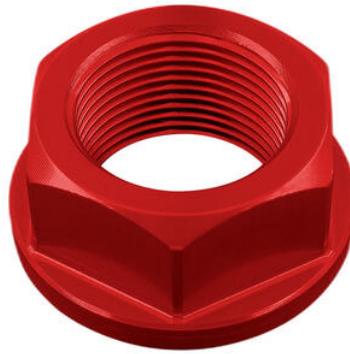

- Black

€ 660,00

• OBT009NER **Rear Support Bracket For Large/Small Fluid Reservoir**

• Black

€ 9,00

• FRE925NER **Sequential Indicators (Pair Of Homologated E8 Led Turn Signals)**

• Black

€ 48,00

• FRE933NER **Sequential Indicators (Pair Of Homologated E8...Led Turn Signals)**

• Black

€ 52,00

• STEYA213 **Shock-Absorbing Frame Sliders Kit**

• Black

€ 85,90

- D003NER
- D003ORO
- D003ROS
- D003SIL
- D003COB

Special Nut24 X 1,50 Ergal

- Black
- Gold
- Red
- Silver
- Cobalt

€ 23,80

- OBT003NER
- Support For OBT006/OBT007 Fluid Reservoir**

- Black

€ 24,00

- SCV003NER
- SCV003ORO
- SCV003ROS
- SCV003SIL
- SCV003COB