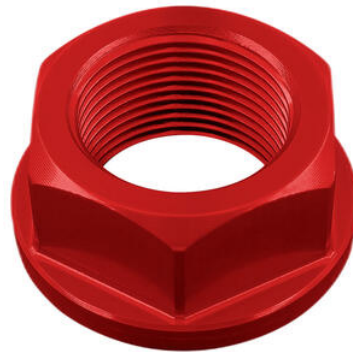

• FRE933NER **Sequential Indicators (Pair Of Homologated E8...Led Turn Signals)**

• Black

€ 52,00

• STEYA213 **Shock-Absorbing Frame Sliders Kit**

• Black

€ 85,90

• D003NER
• D003ORO
• D003ROS
• D003SIL
• D003COB

Special Nut24 X 1,50 Ergal

• Black
• Gold
• Red
• Silver
• Cobalt

€ 23,80

• OBT003NER **Support For OBT006/OBT007 Fluid Reservoir**

• Black

€ 24,00