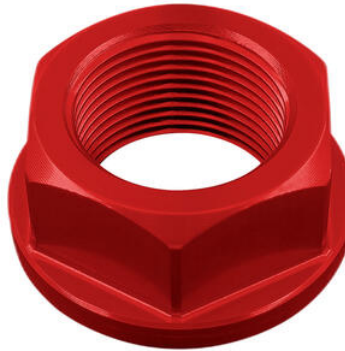

-
- PFY **Plaque X Direction Indicator Yamaha 4 Pz**

- Black

€ 14,40

-
- OBT009NER **Rear Support Bracket For Large/Small Fluid Reservoir**

- Black

€ 9,00

-
- FRE925NER **Sequential Indicators (Pair Of Homologated E8 Led Turn Signals)**

- Black

€ 48,00

- D004NER
- D004ORO
- D004ROS
- D004SIL
- D004COB

Special Nut18 X 1,50 Ergal

- Black
- Gold
- Red
- Silver
- Cobalt

€ 22,10

- D003NER
- D003ORO
- D003ROS
- D003SIL
- D003COB

Special Nut24 X 1,50 Ergal

- Black
- Gold
- Red
- Silver
- Cobalt

€ 23,80

- D014NER
- D014ORO
- D014ROS
- D014SIL
- D014COB

Special Nut28 X 1,00 Ergal

- Black
- Gold
- Red
- Silver
- Cobalt

€ 23,20

- OBT003NER **Support For OBT006/OBT007 Fluid Reservoir**