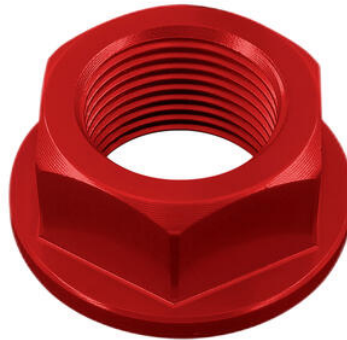

• FRE925NER **Sequential Indicators (Pair Of Homologated E8 Led Turn Signals)**

• Black

€ 48,00

• D010NER  
• D010ORO  
• D010ROS  
• D010SIL  
• D010COB

**Special Nut20 X 1,50 Ergal**

• Black  
• Gold  
• Red  
• Silver  
• Cobalt

€ 21,40

• D003NER  
• D003ORO  
• D003ROS  
• D003SIL  
• D003COB

**Special Nut24 X 1,50 Ergal**

• Black  
• Gold  
• Red  
• Silver  
• Cobalt

€ 23,80

- D014NER
- D014ORO
- D014ROS
- D014SIL
- D014COB

**Special Nut28 X 1,00 Ergal**