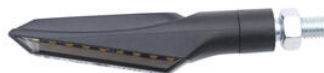

€ 24,00

• SCV003NER
• SCV003ORO
• SCV003ROS
• SCV003SIL
• SCV003COB

Swing Arm Spools M6 Cp

• Black
• Gold
• Red
• Silver
• Cobalt

€ 23,00

• FRE937NER

turn signals + front white light (Homologated E... Led Turn Signals)