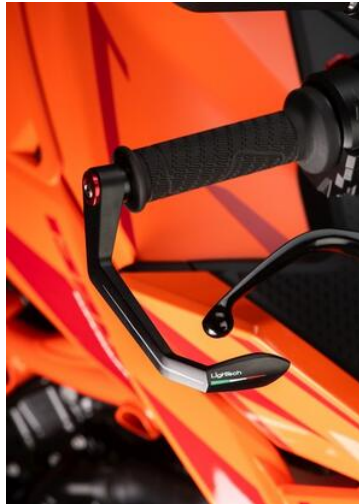

- Black
- Red
- Cobalt
- Green
- Orange

€ 88,45

- CAP001NER **Cap for Handlebar Balancers and**
- CAP001ORO **Swing Arm Spools**

- CAP001ROS
- CAP001SIL
- CAP001COB
- CAP001VER
- CAP001ARA