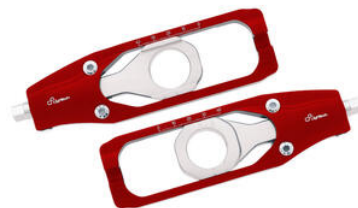

---

• CARA3080 **Carbon Side Under Tank Covers (Pair)**

• Natural

€ 381,86

---

• TEAP003NER **Chain adjuster**  
• TEAP003ROS

• Black  
• Red

€ 290,36