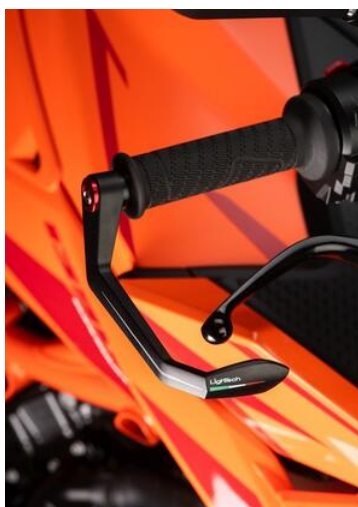

- Black
- Red
- Cobalt
- Green
- Orange

€ 88,45